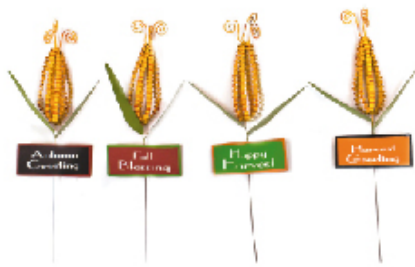

12|\$9.75 24|\$9.00 48|\$8.00

OSW216040
Lght Table Top Pumpkin (3)
8.3" By 5.7"
Ea

6|\$7.00 12|\$6.00 24|\$5.50

OSW216037
Lght Pumpkin Plaque (2)
11.8" By 4.7"
Ea

4|\$9.25 8|\$8.00 12|\$7.25

OSW216027
Lght Box Harvest (3)
5.9" By 3.9"
Ea

6|\$5.50 12|\$4.75 72|\$4.25

OSW207681
Hologram Fall Leaves
6.3" By 4.7"
Ea

8|\$15.00 16|\$13.50 32|\$12.25

OSW206641
Wd Lght Harvest Block (3)
5.8" By 3.9"
Ea

6|\$5.50 18|\$4.75 48|\$4.25

OSW206640
Wd Lght Plq (3)
7.8" By 7.8"
Ea

4|\$8.00 12|\$7.25 32|\$6.75

FALL
FALL & WINTER 2023

OSW176644

Corn Stake (4)
19" By 5"

Ea

8|\$4.75 24|\$4.25 48|\$4.00

OSW167123

Single Corn Stalk
43.5" By 7"

Ea

6|\$11.75 12|\$10.25 24|\$9.50

OSW167119

Double Ear Corn Stalks
45" By 10.3"

Ea

6|\$13.50 12|\$12.25 24|\$11.00

OSW167118

Three Ear Corn Stalks
47" By 16"